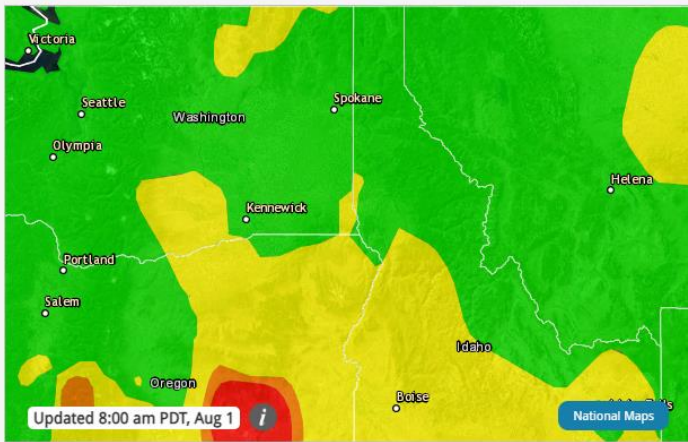

ZIP Code, City, or State

Anatone, WA

Lewiston Reporting Area

[Monitors Near Me](#)

[Recent Trends](#)

Data courtesy of

Current Air Quality

Primary Pollutant

This pollutant currently has the highest AQI in the area.

PM2.5 **61** Moderate

If you are **unusually sensitive** to particle pollution, consider reducing your activity level or shorten the amount of time you are active outdoors.